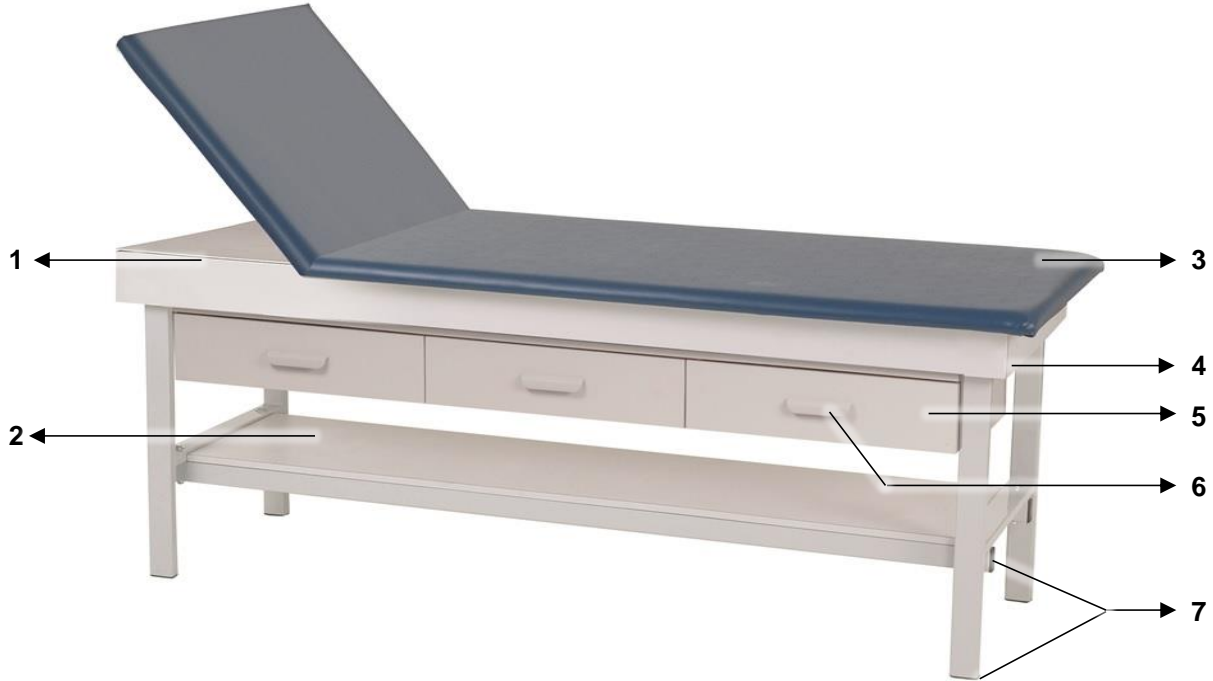

8010ABX-3DW

No:	Descriptions	P/N
1	8010ABX-3DW Frame	P8010ABX3DW-FRM
2	Flat Shelf	P8010ABX3DW-FSH
3	Upholstered Exam Pad	P8010ABX3DW-ULP
4	Frame End Cap (3in)	P8010ABX3DW-FECL
5	Storage Drawer w/Front	P8010ABX3DW-DRC
6	Drawer Handle	P8010ABX3DW-DRP
7	Frame End Cap (2in)	P8010ABX3DW-FEC
Not Seen	Storage Drawer Front	P8010ABX3DW-DRF
Not Seen	Storage Drawer Shell	P8010ABX3DW-CSH
Not Seen	Paper Dispenser	P8010ABX3DW-PRD
Not Seen	Reclining Prop Rod	P8010ABX3DW-RPR