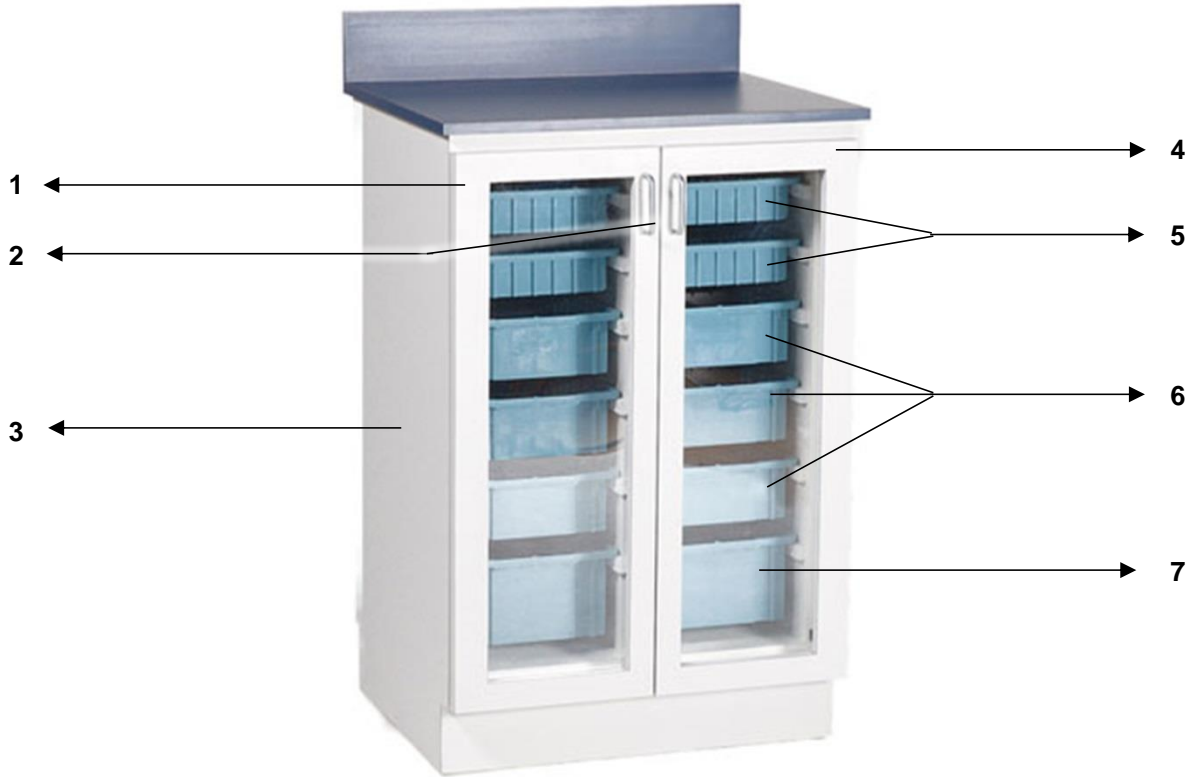

MGNB112

No:	Descriptions	P/N
1	Left Cabinet Door	PMGNB112-DRFL
2	Cabinet Door Handle	PMGNB112-DRH
3	Cabinet Shell	PMGNB112-CSH
4	Right Cabinet Door	PMGNB112-DRFR
5	Cabinet Drawer 2 1/2"	PMGNB112-DRW2
6	Cabinet Drawer 3 1/2"	PMGNB112-DRW3
7	Cabinet Drawer 5"	PMGNB112-DRW5
Not Seen	Cabinet Door Hinge (set)	PMGNB112-CDH